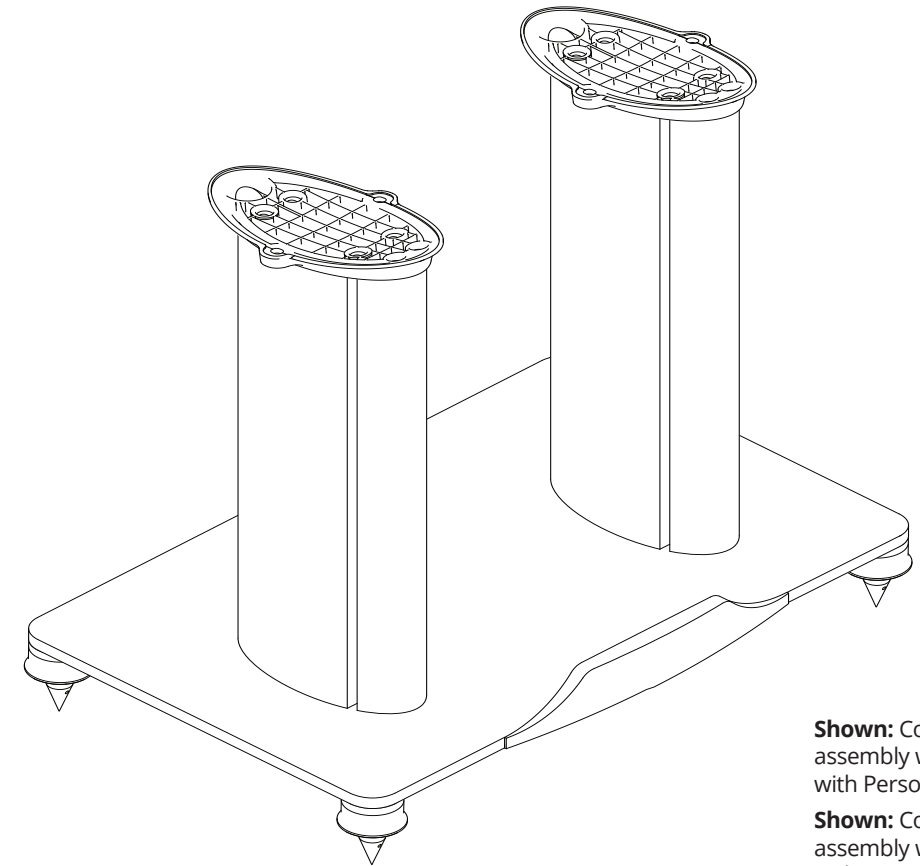

5

Note: cradles included with Persona Persona C speaker.
Note: cradles included with Persona Persona C speaker.

6

B-18C Center Channel Speaker Stand

Assembly Instructions | Assembly Instructions

Shown: Complete speaker stand assembly with cradles included with Persona Persona C speaker.
Shown: Complete speaker stand assembly with cradles included with Persona Persona C speaker.

Packing List / Bon d'emballage

-  **x 1**
(0/0")
-  **x 4**
-  **x 2**
-  **x 8**
(0/0")
-  **x 4**
-  **x 1**
-  **x 2**
-  **x 2**
-  **x 1**
-  **x 24**
(0/0")
-  **x 4**

1

Open shrink wrap at one end and roll back slightly. Do not remove shrink wrap until assembled.

Ouvrir l'embout de la pellicule rétractable et la dérouler lentement, ne pas enlever la pellicule avant d'avoir terminé l'assemblage.

3

2

4