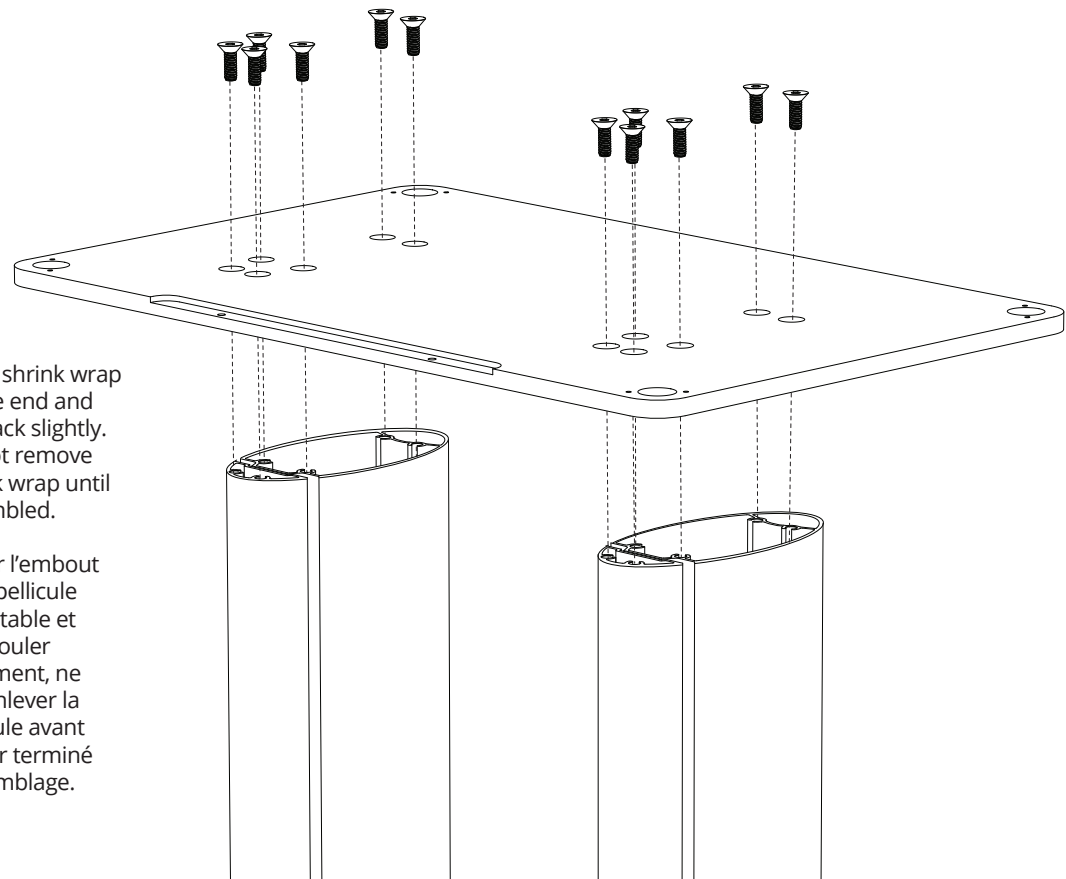

5

Note: cradles included with Persona Persona C speaker.
Note: cradles included with Persona Persona C speaker.

6

B-18C Center Channel Speaker Stand

Assembly Instructions | Assembly Instructions

Shown: Complete speaker stand assembly with cradles included with Persona Persona C speaker.
Shown: Complete speaker stand assembly with cradles included with Persona Persona C speaker.

Packing List / Bon d'emballage

-  **x 1**
(0/0")
-  **x 4**
-  **x 2**
-  **x 8**
(0/0")
-  **x 4**
-  **x 1**
-  **x 2**
-  **x 2**
-  **x 1**
-  **x 24**
(0/0")
-  **x 4**

1

Open shrink wrap at one end and roll back slightly. Do not remove shrink wrap until assembled.

Ouvrir l'embout de la pellicule rétractable et la dérouler lentement, ne pas enlever la pellicule avant d'avoir terminé l'assemblage.

3

2

4