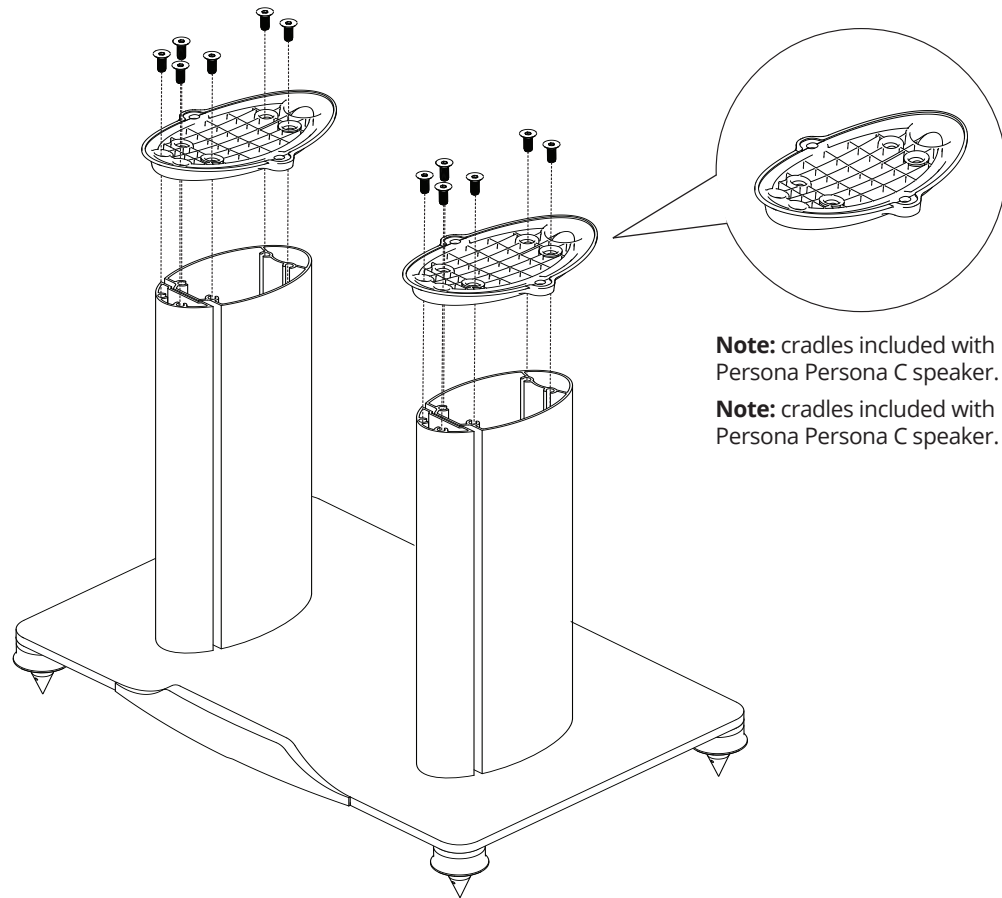

5

Note: cradles included with Persona Persona C speaker.
Note: cradles included with Persona Persona C speaker.

6

B-18C Center Channel Speaker Stand

Assembly Instructions | Assembly Instructions

Shown: Complete speaker stand assembly with cradles included with Persona Persona C speaker.
Shown: Complete speaker stand assembly with cradles included with Persona Persona C speaker.

Packing List / Bon d'emballage

-  **x 1**
(0/0")
-  **x 4**
-  **x 2**
-  **x 8**
(0/0")
-  **x 4**
-  **x 1**
-  **x 2**
-  **x 2**
-  **x 1**
-  **x 24**
(0/0")
-  **x 4**

1

Open shrink wrap at one end and roll back slightly. Do not remove shrink wrap until assembled.

Ouvrir l'embout de la pellicule rétractable et la dérouler lentement, ne pas enlever la pellicule avant d'avoir terminé l'assemblage.

3

2

4