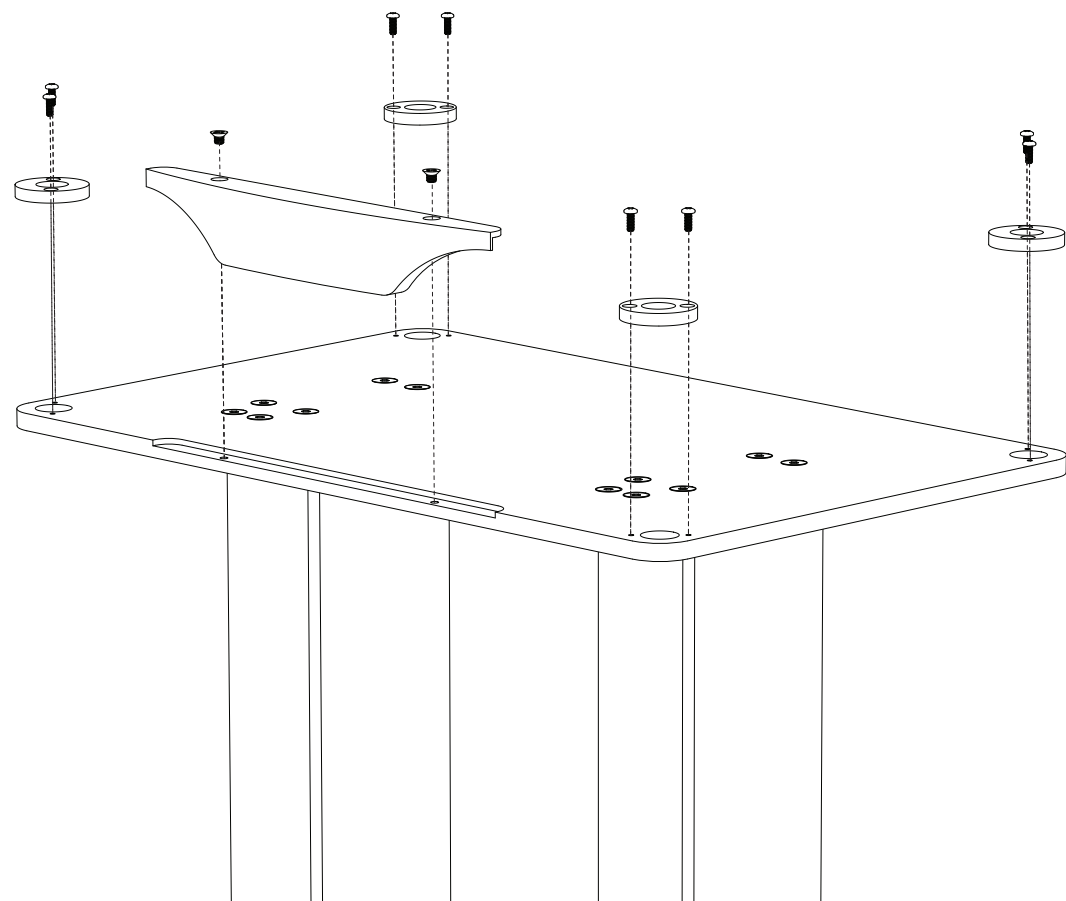

5

Note: cradles included with Persona Persona C speaker.
Note: cradles included with Persona Persona C speaker.

6

B-18C Center Channel Speaker Stand

Assembly Instructions | Assembly Instructions

Shown: Complete speaker stand assembly with cradles included with Persona Persona C speaker.
Shown: Complete speaker stand assembly with cradles included with Persona Persona C speaker.

Packing List / Bon d'emballage

-  **x 1**
(0/0")
-  **x 4**
-  **x 2**
-  **x 8**
(0/0")
-  **x 4**
-  **x 1**
-  **x 2**
-  **x 2**
-  **x 1**
-  **x 24**
(0/0")
-  **x 4**

1

Open shrink wrap at one end and roll back slightly. Do not remove shrink wrap until assembled.

Ouvrir l'embout de la pellicule rétractable et la dérouler lentement, ne pas enlever la pellicule avant d'avoir terminé l'assemblage.

3

2

4