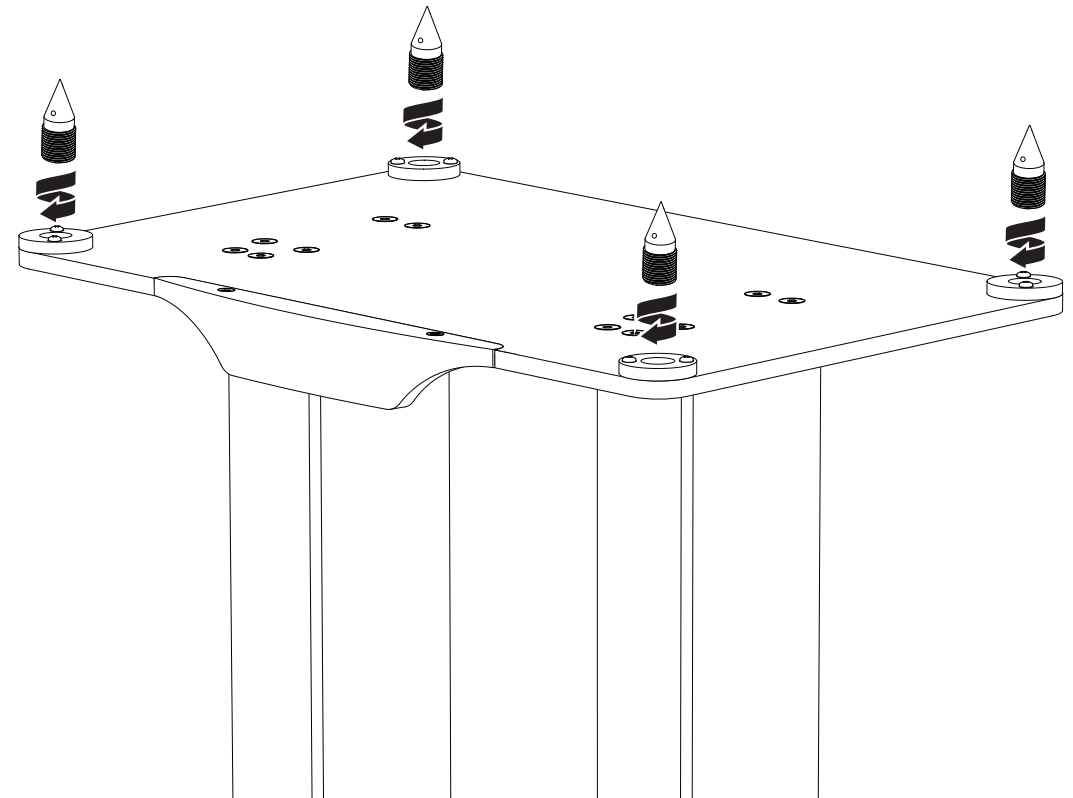

5

Note: cradles included with Persona Persona C speaker.
Note: cradles included with Persona Persona C speaker.

6

B-18C Center Channel Speaker Stand

Assembly Instructions | Assembly Instructions

Shown: Complete speaker stand assembly with cradles included with Persona Persona C speaker.
Shown: Complete speaker stand assembly with cradles included with Persona Persona C speaker.

Packing List / Bon d'emballage

-  **x 1**
(0/0")
-  **x 4**
-  **x 2**
-  **x 8**
(0/0")
-  **x 4**
-  **x 1**
-  **x 2**
-  **x 2**
-  **x 1**
-  **x 24**
(0/0")
-  **x 4**

1

Open shrink wrap at one end and roll back slightly. Do not remove shrink wrap until assembled.

Ouvrir l'embout de la pellicule rétractable et la dérouler lentement, ne pas enlever la pellicule avant d'avoir terminé l'assemblage.

3

2

4