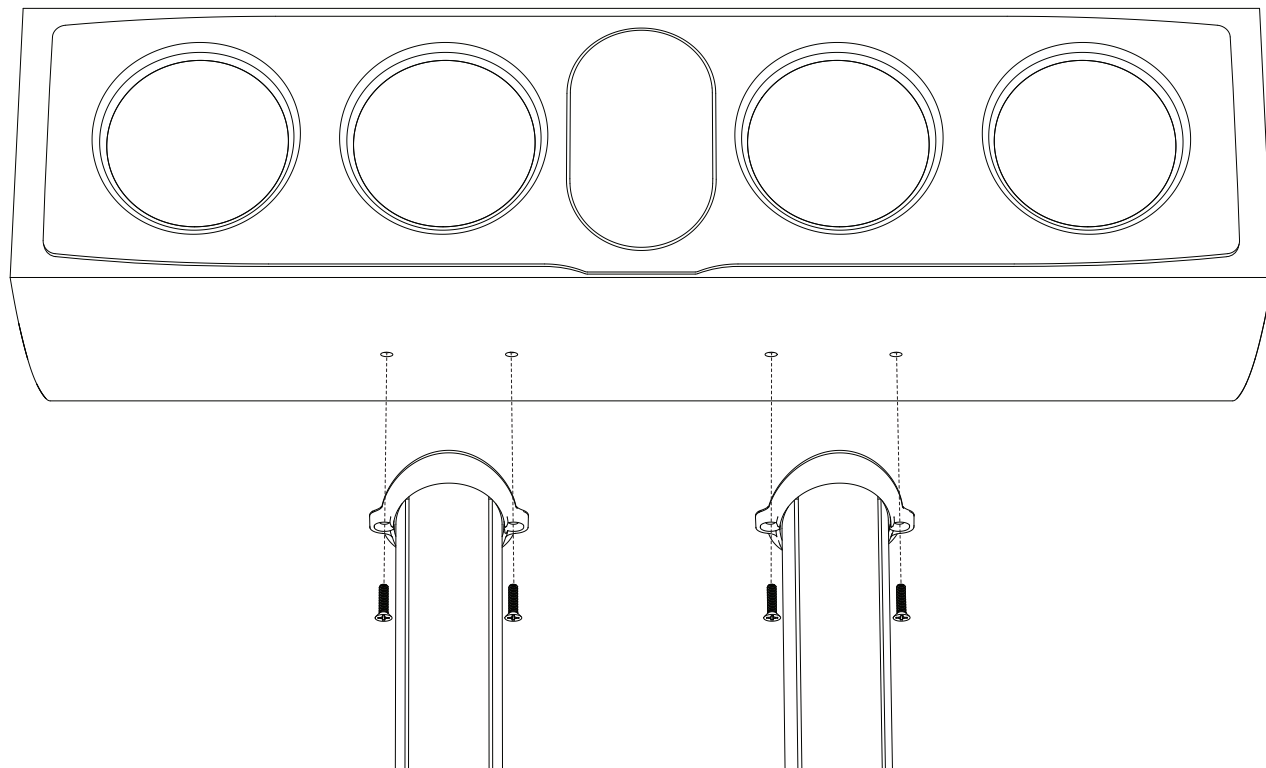

5

Note: cradles included with Persona Persona C speaker.
Note: cradles included with Persona Persona C speaker.

6

B-18C Center Channel Speaker Stand

Assembly Instructions | Assembly Instructions

Shown: Complete speaker stand assembly with cradles included with Persona Persona C speaker.
Shown: Complete speaker stand assembly with cradles included with Persona Persona C speaker.

Ouvrir l'embout de la pellicule rétractable et la dérouler lentement, ne pas enlever la pellicule avant d'avoir terminé l'assemblage.

3

2

4