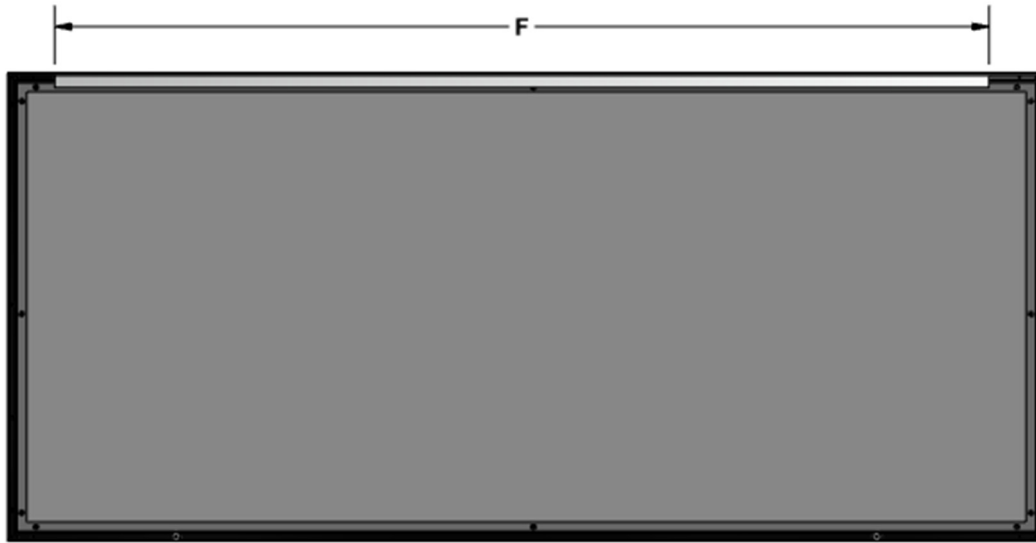

## Cima Fixed Frame 2.35:1 Format

Diagonal (A)	Image Height (B)	Image Width (C)	Overall Height (D)	Overall Width (E)	Screen Weight
115"	45"	105.75"	50"	110.75"	45 lbs
125"	49"	115"	54"	120"	50 lbs
138"	54"	127"	59"	132"	55 lbs
158"	61.75"	145.5"	66.75"	150.5"	70 lbs
168"	65.75"	154.5"	70.75"	159.5"	75 lbs

Diagonal	Hanging Bar Length (F)
115"	65.5"
125"	65.5"
138"	97.5"
158"	97.5"
168"	97.5"

**TOP FRAME**

**BACK VIEW**

**BOTTOM FRAME**

Diagonal	Shipping Crate Length (G)	Shipping Weight
115"	116.75"	55 lbs
125"	126"	60 lbs
138"	138"	65 lbs
158"	156.5"	80 lbs
168"	165.5"	85 lbs