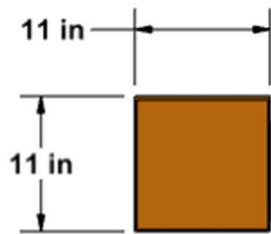

## Cima Fixed Frame 2.35:1 Format

Diagonal (A)	Image Height (B)	Image Width (C)	Overall Height (D)	Overall Width (E)	Screen Weight
115"	45"	105.75"	50"	110.75"	45 lbs
125"	49"	115"	54"	120"	50 lbs
138"	54"	127"	59"	132"	55 lbs
158"	61.75"	145.5"	66.75"	150.5"	70 lbs
168"	65.75"	154.5"	70.75"	159.5"	75 lbs

Diagonal	Hanging Bar Length (F)
115"	65.5"
125"	65.5"
138"	97.5"
158"	97.5"
168"	97.5"

**TOP FRAME**

**BACK VIEW**

**BOTTOM FRAME**

Diagonal	Shipping Crate Length (G)	Shipping Weight
115"	116.75"	55 lbs
125"	126"	60 lbs
138"	138"	65 lbs
158"	156.5"	80 lbs
168"	165.5"	85 lbs