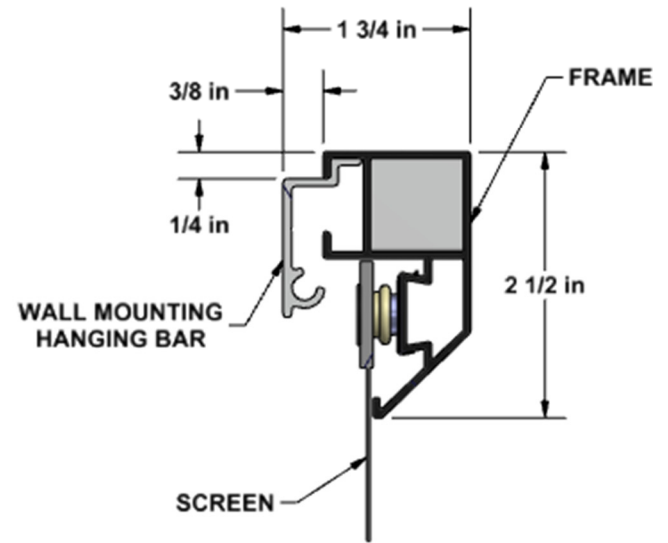

## Cima Fixed Frame 2.35:1 Format

Diagonal (A)	Image Height (B)	Image Width (C)	Overall Height (D)	Overall Width (E)	Screen Weight
115"	45"	105.75"	50"	110.75"	45 lbs
125"	49"	115"	54"	120"	50 lbs
138"	54"	127"	59"	132"	55 lbs
158"	61.75"	145.5"	66.75"	150.5"	70 lbs
168"	65.75"	154.5"	70.75"	159.5"	75 lbs

Diagonal	Hanging Bar Length (F)
115"	65.5"
125"	65.5"
138"	97.5"
158"	97.5"
168"	97.5"

**TOP FRAME**

**BACK VIEW**

**BOTTOM FRAME**

Diagonal	Shipping Crate Length (G)	Shipping Weight
115"	116.75"	55 lbs
125"	126"	60 lbs
138"	138"	65 lbs
158"	156.5"	80 lbs
168"	165.5"	85 lbs