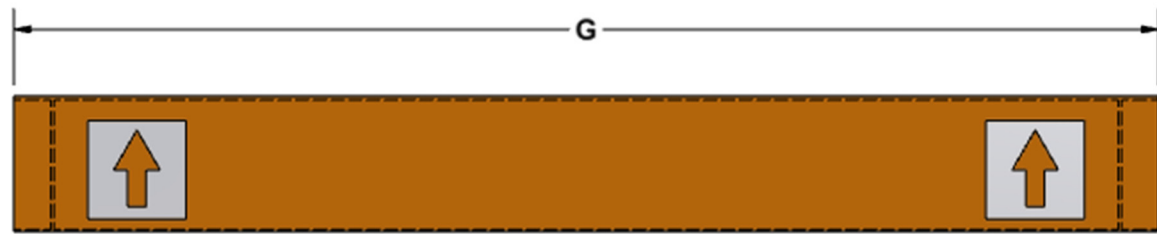

## Cima Fixed Frame 2.35:1 Format

Diagonal (A)	Image Height (B)	Image Width (C)	Overall Height (D)	Overall Width (E)	Screen Weight
115"	45"	105.75"	50"	110.75"	45 lbs
125"	49"	115"	54"	120"	50 lbs
138"	54"	127"	59"	132"	55 lbs
158"	61.75"	145.5"	66.75"	150.5"	70 lbs
168"	65.75"	154.5"	70.75"	159.5"	75 lbs

Diagonal	Hanging Bar Length (F)
115"	65.5"
125"	65.5"
138"	97.5"
158"	97.5"
168"	97.5"

**TOP FRAME**

**BACK VIEW**

**BOTTOM FRAME**

Diagonal	Shipping Crate Length (G)	Shipping Weight
115"	116.75"	55 lbs
125"	126"	60 lbs
138"	138"	65 lbs
158"	156.5"	80 lbs
168"	165.5"	85 lbs

**SHIPPING CRATE VIEWS**