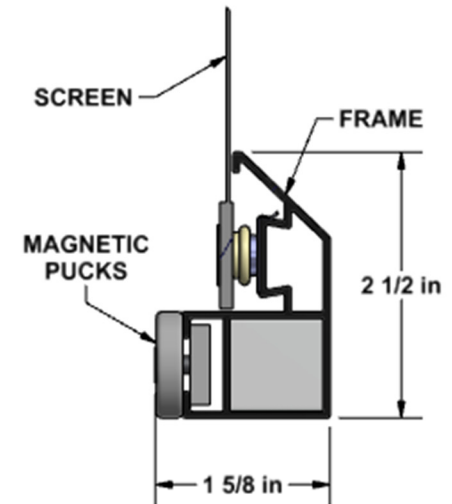

## Cima Fixed Frame 2.35:1 Format

Diagonal (A)	Image Height (B)	Image Width (C)	Overall Height (D)	Overall Width (E)	Screen Weight
115"	45"	105.75"	50"	110.75"	45 lbs
125"	49"	115"	54"	120"	50 lbs
138"	54"	127"	59"	132"	55 lbs
158"	61.75"	145.5"	66.75"	150.5"	70 lbs
168"	65.75"	154.5"	70.75"	159.5"	75 lbs

Diagonal	Hanging Bar Length (F)
115"	65.5"
125"	65.5"
138"	97.5"
158"	97.5"
168"	97.5"

**TOP FRAME**

**BACK VIEW**

**BOTTOM FRAME**

Diagonal	Shipping Crate Length (G)	Shipping Weight
115"	116.75"	55 lbs
125"	126"	60 lbs
138"	138"	65 lbs
158"	156.5"	80 lbs
168"	165.5"	85 lbs