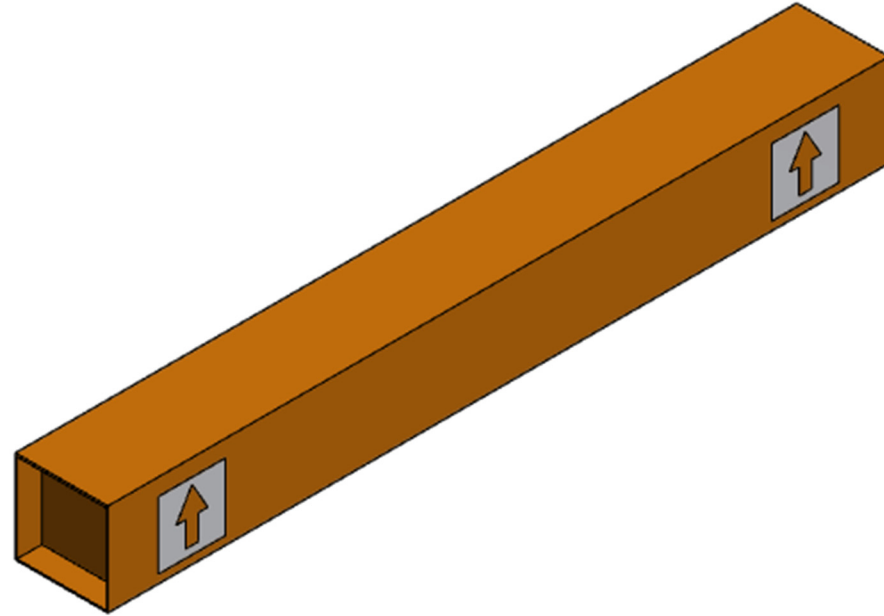

## Cima Fixed Frame 2.35:1 Format

Diagonal (A)	Image Height (B)	Image Width (C)	Overall Height (D)	Overall Width (E)	Screen Weight
115"	45"	105.75"	50"	110.75"	45 lbs
125"	49"	115"	54"	120"	50 lbs
138"	54"	127"	59"	132"	55 lbs
158"	61.75"	145.5"	66.75"	150.5"	70 lbs
168"	65.75"	154.5"	70.75"	159.5"	75 lbs

Diagonal	Hanging Bar Length (F)
115"	65.5"
125"	65.5"
138"	97.5"
158"	97.5"
168"	97.5"

**TOP FRAME**

**BACK VIEW**

**BOTTOM FRAME**

Diagonal	Shipping Crate Length (G)	Shipping Weight
115"	116.75"	55 lbs
125"	126"	60 lbs
138"	138"	65 lbs
158"	156.5"	80 lbs
168"	165.5"	85 lbs

**SHIPPING CRATE VIEWS**