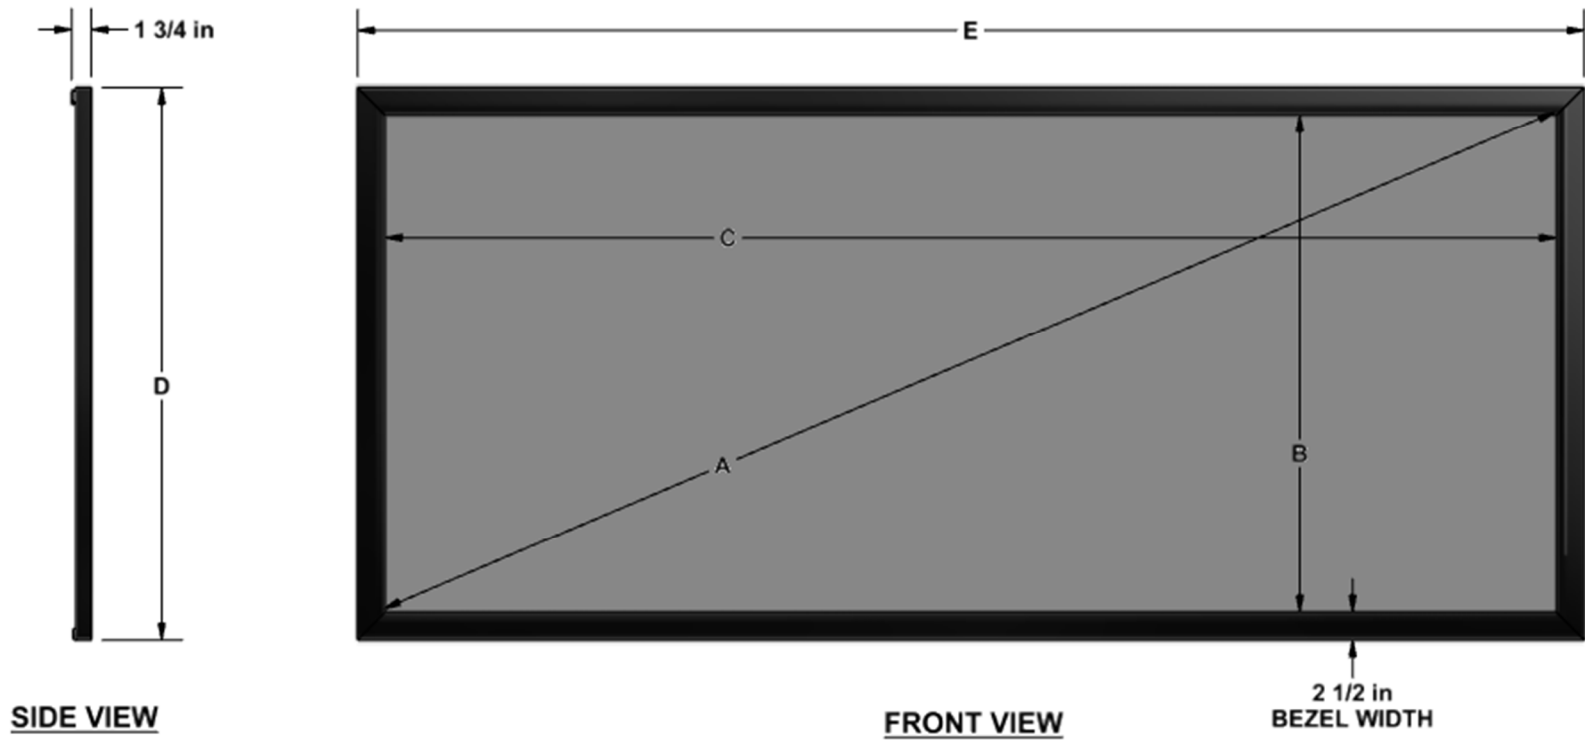

## Cima Fixed Frame 2.35:1 Format

Diagonal (A)	Image Height (B)	Image Width (C)	Overall Height (D)	Overall Width (E)	Screen Weight
115"	45"	105.75"	50"	110.75"	45 lbs
125"	49"	115"	54"	120"	50 lbs
138"	54"	127"	59"	132"	55 lbs
158"	61.75"	145.5"	66.75"	150.5"	70 lbs
168"	65.75"	154.5"	70.75"	159.5"	75 lbs

Diagonal	Hanging Bar Length (F)
115"	65.5"
125"	65.5"
138"	97.5"
158"	97.5"
168"	97.5"

**TOP FRAME**

**BACK VIEW**

**BOTTOM FRAME**

Diagonal	Shipping Crate Length (G)	Shipping Weight
115"	116.75"	55 lbs
125"	126"	60 lbs
138"	138"	65 lbs
158"	156.5"	80 lbs
168"	165.5"	85 lbs