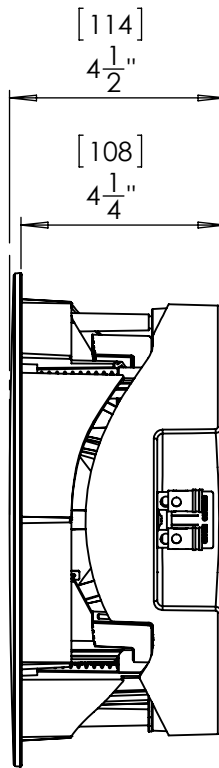

CUTOUT SIZE: 7-3/4" [197mm]

**CI ELITE E65-R**  
PARADIGM ELECTRONICS INC.

CUTOUT SIZE: 9-3/16" [234mm]

**CI ELITE E80-R**  
PARADIGM ELECTRONICS INC.

CUTOUT SIZE: 11-7/16" [292mm]

**CI ELITE E80-A**  
PARADIGM ELECTRONICS INC.

CUTOUT SIZE: 11-9/16" [293mm] H X 8-1/16" [205mm] W

**CI ELITE E80-IW**

PARADIGM ELECTRONICS INC.