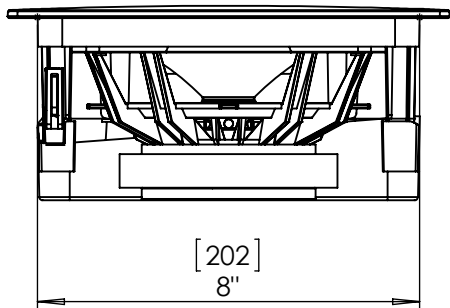

CUTOUT SIZE: 7-3/4" [197mm]

**CI ELITE E65-R**  
PARADIGM ELECTRONICS INC.

CUTOUT SIZE: 9-3/16" [234mm]

**CI ELITE E80-R**  
PARADIGM ELECTRONICS INC.

CUTOUT SIZE: 11-7/16" [292mm]

**CI ELITE E80-A**  
PARADIGM ELECTRONICS INC.

CUTOUT SIZE: 11-9/16" [293mm] H X 8-1/16" [205mm] W

**CI ELITE E80-IW**

PARADIGM ELECTRONICS INC.