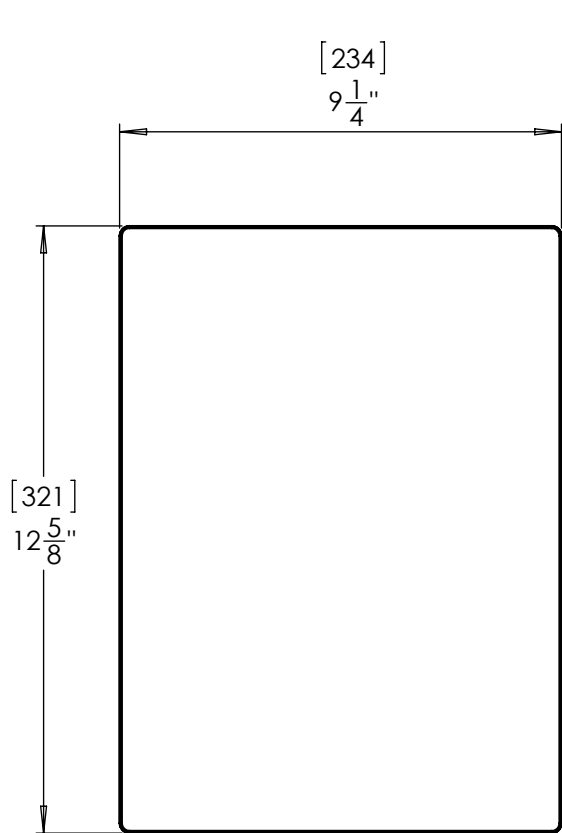

CUTOUT SIZE: 7-3/4" [197mm]

**CI ELITE E65-R**  
PARADIGM ELECTRONICS INC.

CUTOUT SIZE: 9-3/16" [234mm]

**CI ELITE E80-R**  
PARADIGM ELECTRONICS INC.

CUTOUT SIZE: 11-7/16" [292mm]

**CI ELITE E80-A**  
PARADIGM ELECTRONICS INC.

CUTOUT SIZE: 11-9/16" [293mm] H X 8-1/16" [205mm] W

**CI ELITE E80-IW**

PARADIGM ELECTRONICS INC.