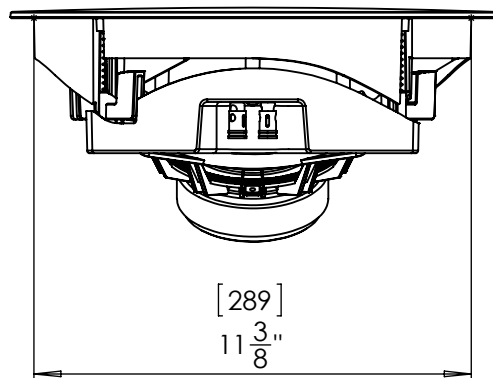

CUTOUT SIZE: 7-3/4" [197mm]

**CI ELITE E65-R**  
PARADIGM ELECTRONICS INC.

CUTOUT SIZE: 9-3/16" [234mm]

**CI ELITE E80-R**  
PARADIGM ELECTRONICS INC.

CUTOUT SIZE: 11-7/16" [292mm]

**CI ELITE E80-A**  
PARADIGM ELECTRONICS INC.

CUTOUT SIZE: 11-9/16" [293mm] H X 8-1/16" [205mm] W

**CI ELITE E80-IW**

PARADIGM ELECTRONICS INC.