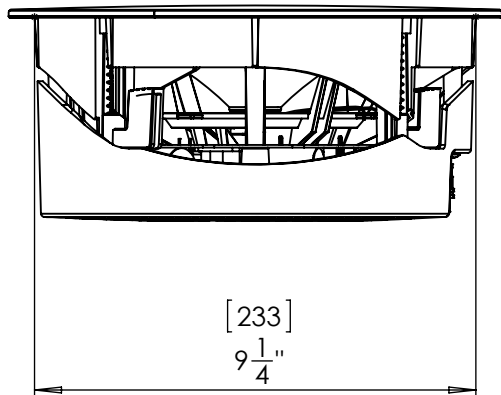

CUTOUT SIZE: 7-3/4" [197mm]

**CI ELITE E65-R**  
PARADIGM ELECTRONICS INC.

CUTOUT SIZE: 9-3/16" [234mm]

**CI ELITE E80-R**  
PARADIGM ELECTRONICS INC.

CUTOUT SIZE: 11-7/16" [292mm]

**CI ELITE E80-A**  
PARADIGM ELECTRONICS INC.

CUTOUT SIZE: 11-9/16" [293mm] H X 8-1/16" [205mm] W

**CI ELITE E80-IW**

PARADIGM ELECTRONICS INC.