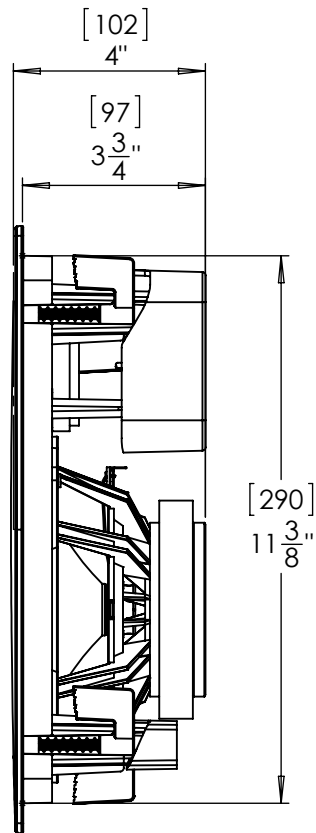

CUTOUT SIZE: 7-3/4" [197mm]

**CI ELITE E65-R**  
PARADIGM ELECTRONICS INC.

CUTOUT SIZE: 9-3/16" [234mm]

**CI ELITE E80-R**  
PARADIGM ELECTRONICS INC.

CUTOUT SIZE: 11-7/16" [292mm]

**CI ELITE E80-A**  
PARADIGM ELECTRONICS INC.

CUTOUT SIZE: 11-9/16" [293mm] H X 8-1/16" [205mm] W

**CI ELITE E80-IW**

PARADIGM ELECTRONICS INC.