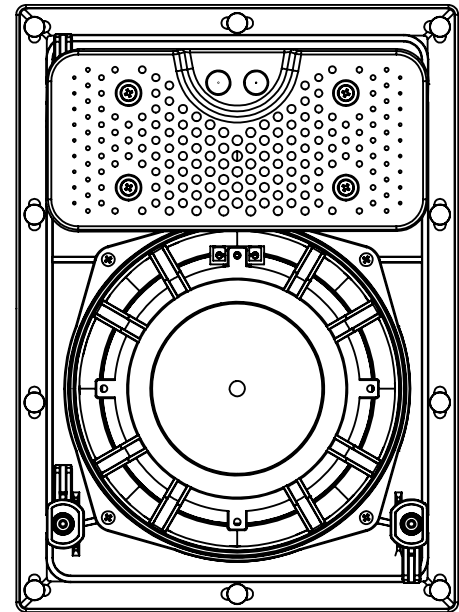

CUTOUT SIZE: 7-3/4" [197mm]

**CI ELITE E65-R**  
PARADIGM ELECTRONICS INC.

CUTOUT SIZE: 9-3/16" [234mm]

**CI ELITE E80-R**  
PARADIGM ELECTRONICS INC.

CUTOUT SIZE: 11-7/16" [292mm]

**CI ELITE E80-A**  
PARADIGM ELECTRONICS INC.

CUTOUT SIZE: 11-9/16" [293mm] H X 8-1/16" [205mm] W

**CI ELITE E80-IW**

PARADIGM ELECTRONICS INC.