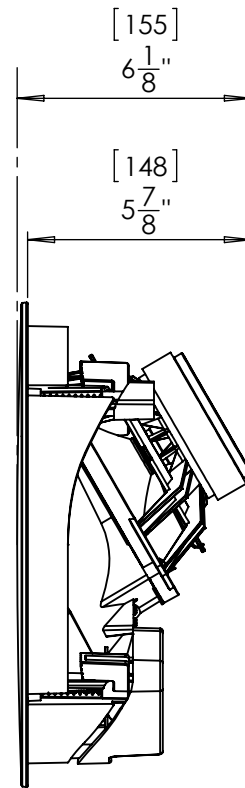

CUTOUT SIZE: 7-3/4" [197mm]

**CI ELITE E65-R**  
PARADIGM ELECTRONICS INC.

CUTOUT SIZE: 9-3/16" [234mm]

**CI ELITE E80-R**  
PARADIGM ELECTRONICS INC.

CUTOUT SIZE: 11-7/16" [292mm]

**CI ELITE E80-A**  
PARADIGM ELECTRONICS INC.

CUTOUT SIZE: 11-9/16" [293mm] H X 8-1/16" [205mm] W

**CI ELITE E80-IW**

PARADIGM ELECTRONICS INC.