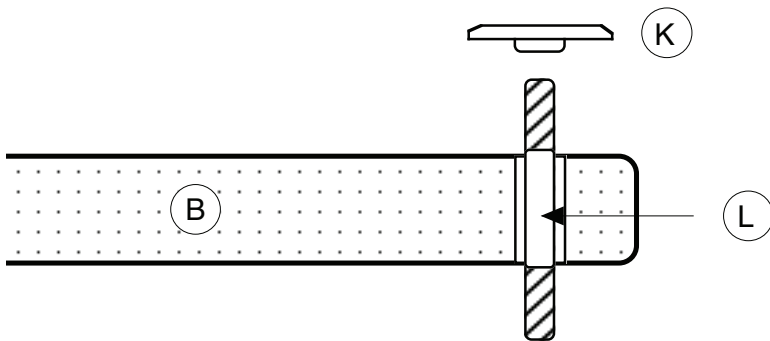

solidsteel

S 3

S 5