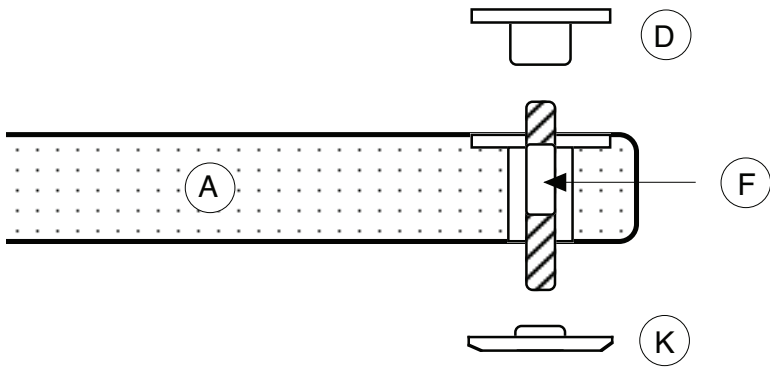

solidsteel

S 3

S 5